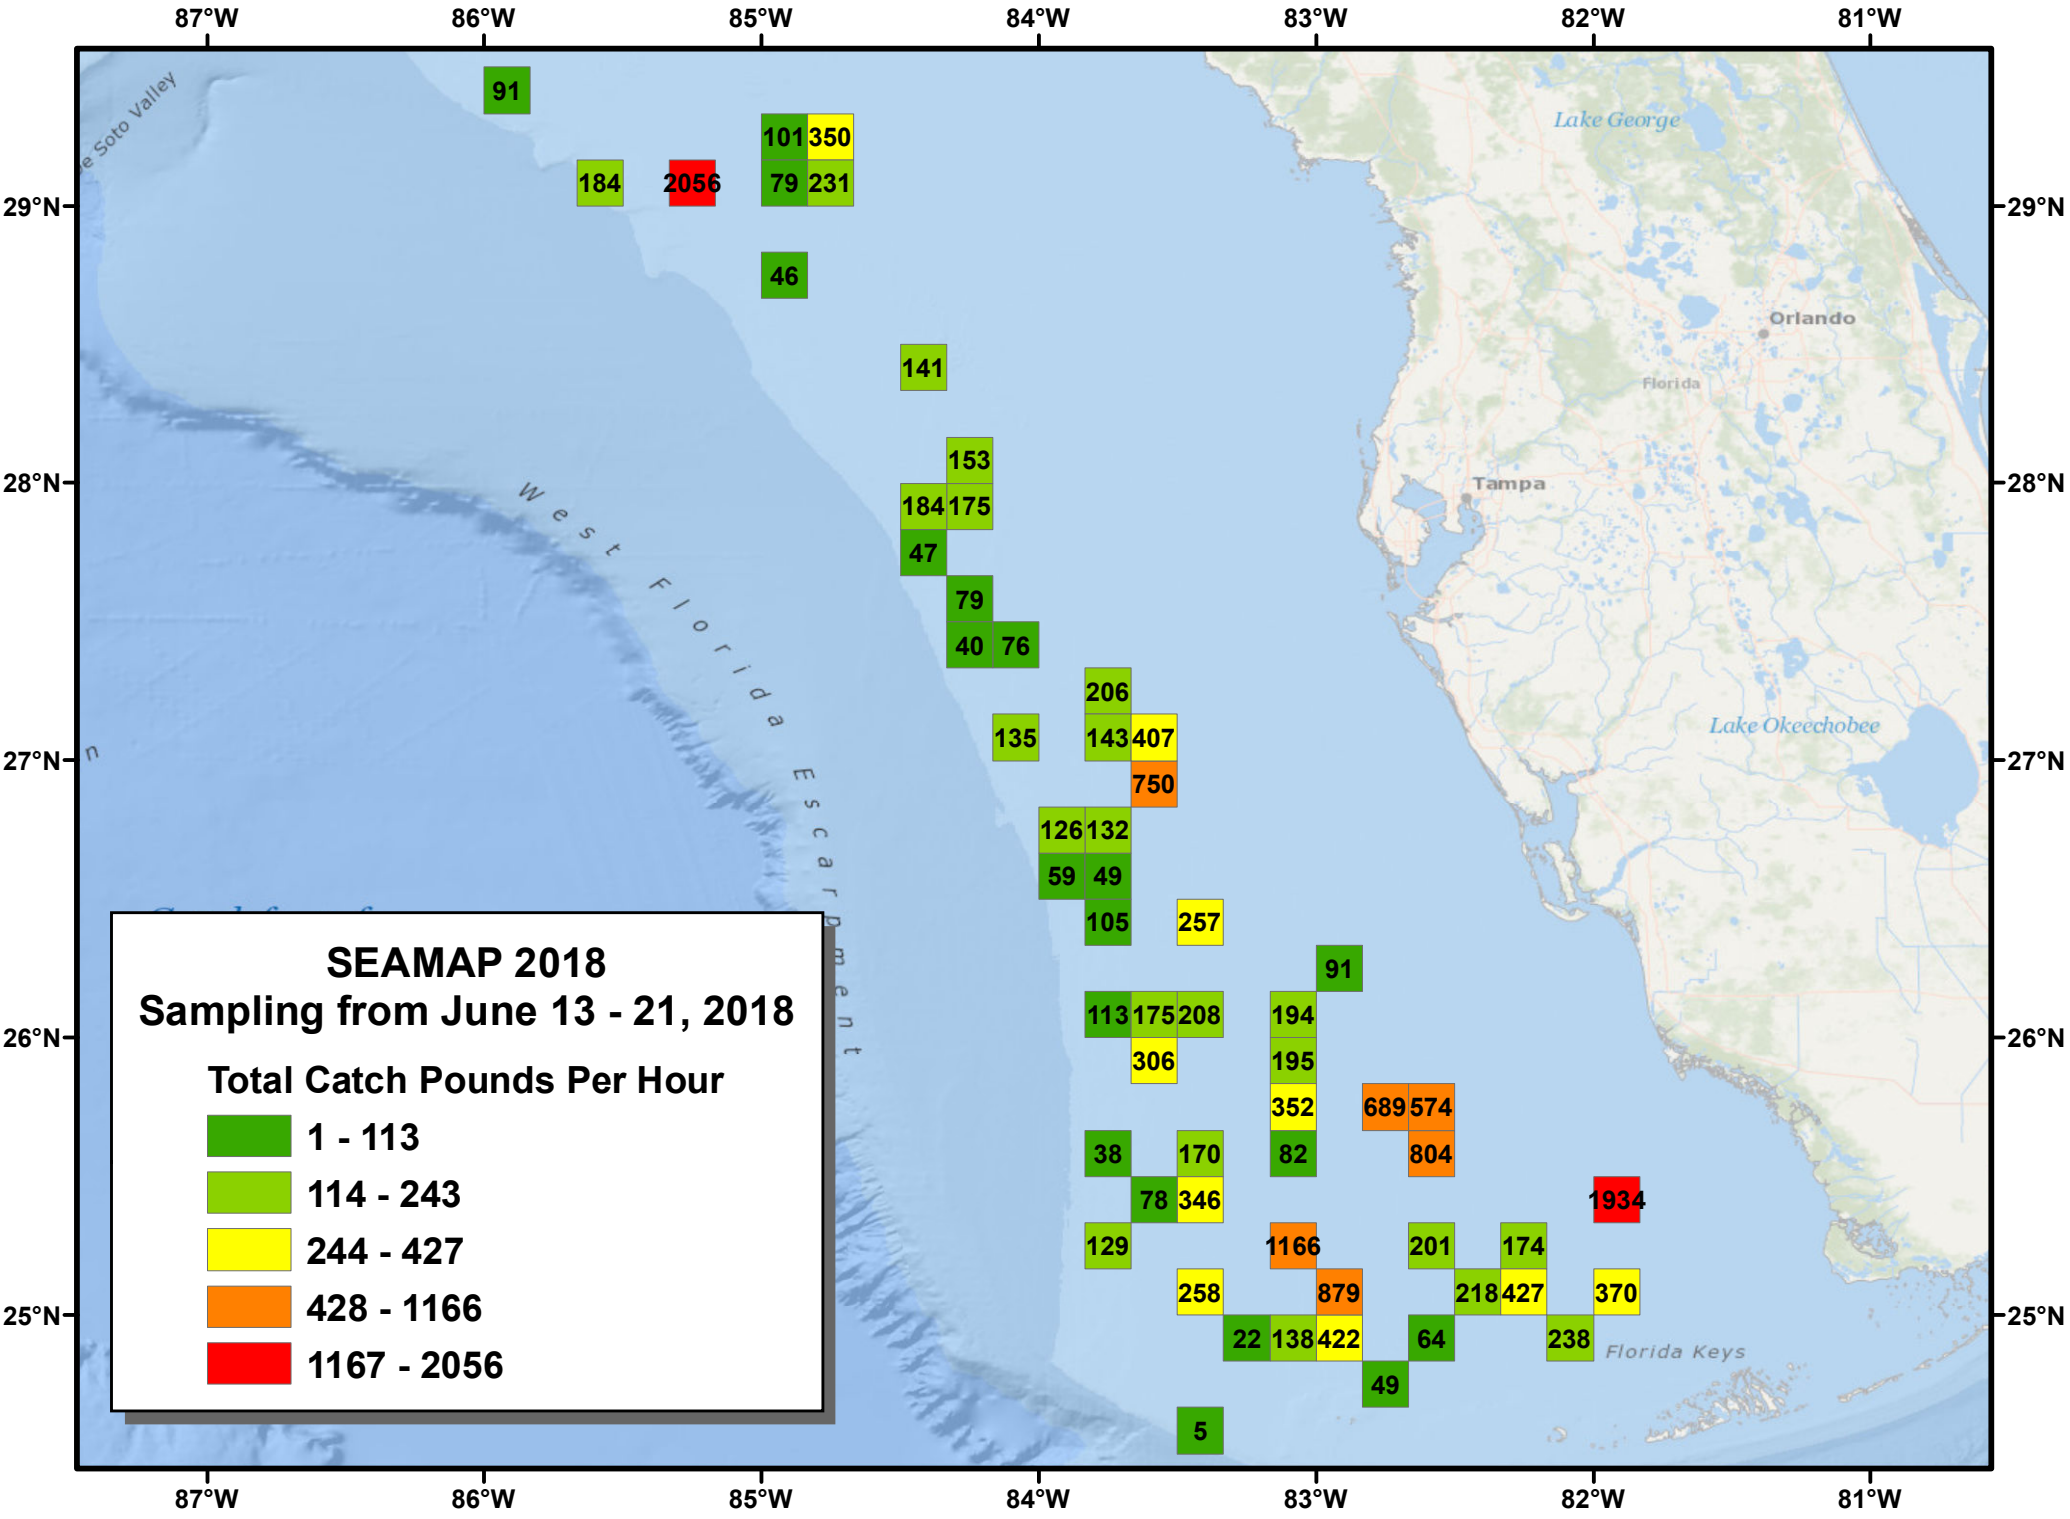

20

West Florida Escarpment

SEAMAP 2018
Sampling from June 13 - 21, 2018

Total Catch Pounds Per Hour

- 1 - 113
- 114 - 243
- 244 - 427
- 428 - 1166
- 1167 - 2056

91
 184 2056
 101 350
 79 231

46

141

218 427

238

22 138 422

64

Florida Keys

5

49