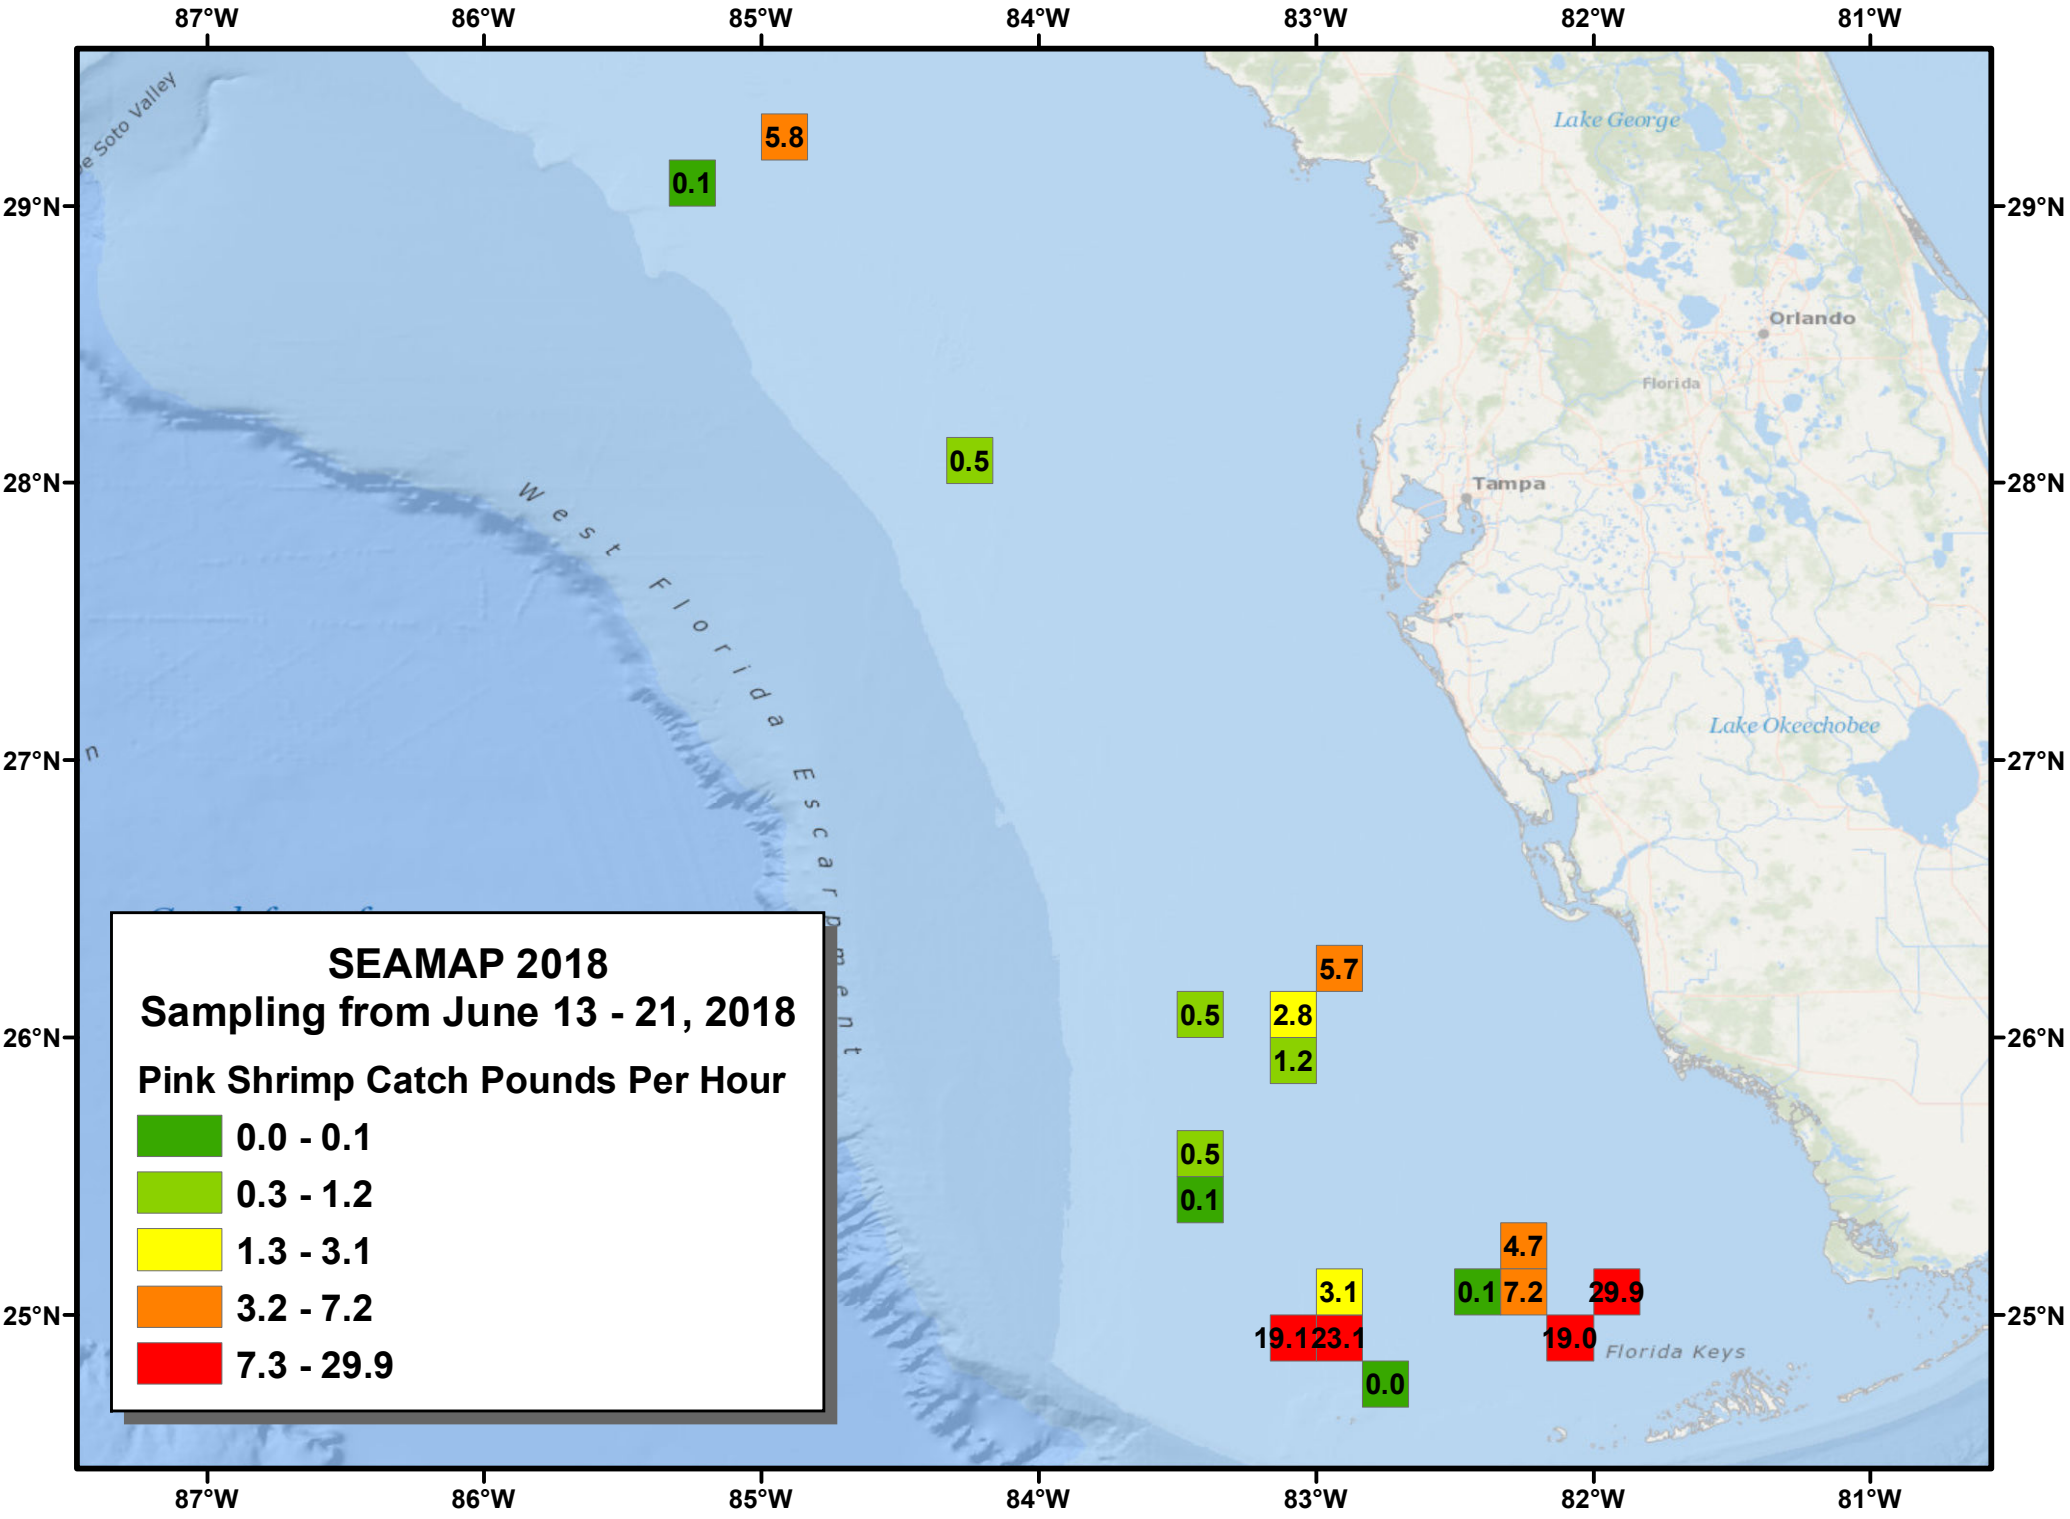

11

11

11

11

9

11

14

11

20

West Florida Escarpment

SEAMAP 2018
Sampling from June 13 - 21, 2018

Total Catch Pounds Per Hour

- 1 - 113
- 114 - 243
- 244 - 427
- 428 - 1166
- 1167 - 2056

91
 184 2056
 101 350
 79 231

46

141

218 427

238

22 138 422

64

Florida Keys

5

49