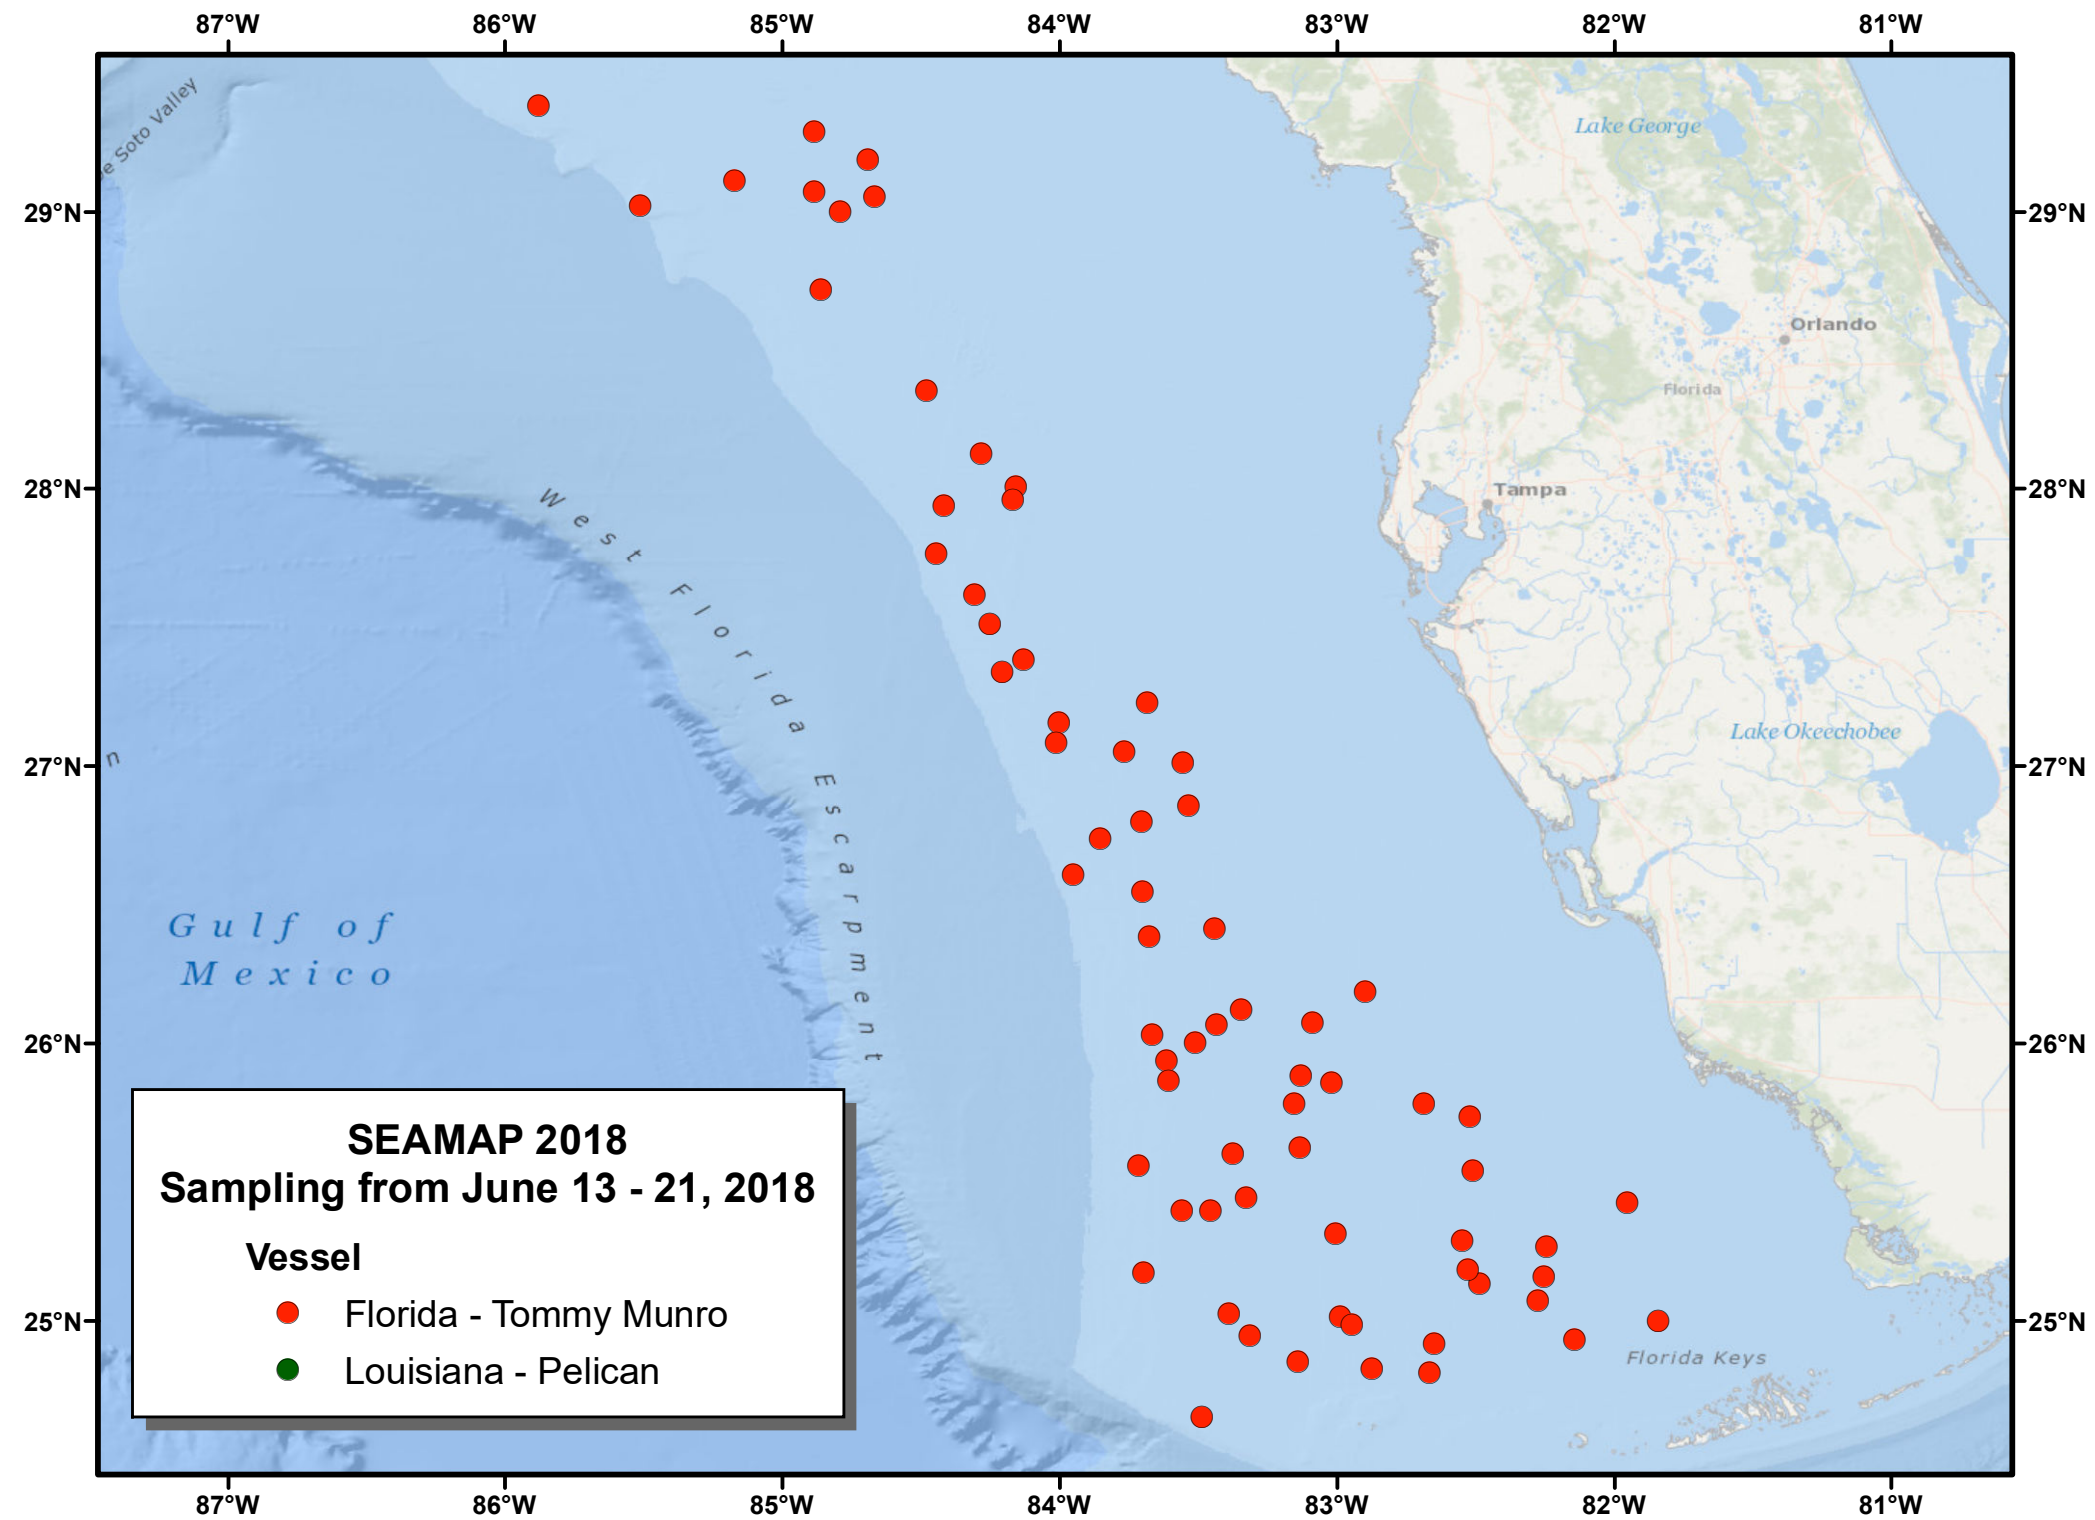

11

11

11

11

9

11

14

11

20

West Florida Escarpment

SEAMAP 2018
Sampling from June 13 - 21, 2018

Total Catch Pounds Per Hour

- 1 - 113
- 114 - 243
- 244 - 427
- 428 - 1166
- 1167 - 2056

91
 184 2056
 101 350
 79 231

46

141

218 427

238

22 138 422

64

Florida Keys

5

49