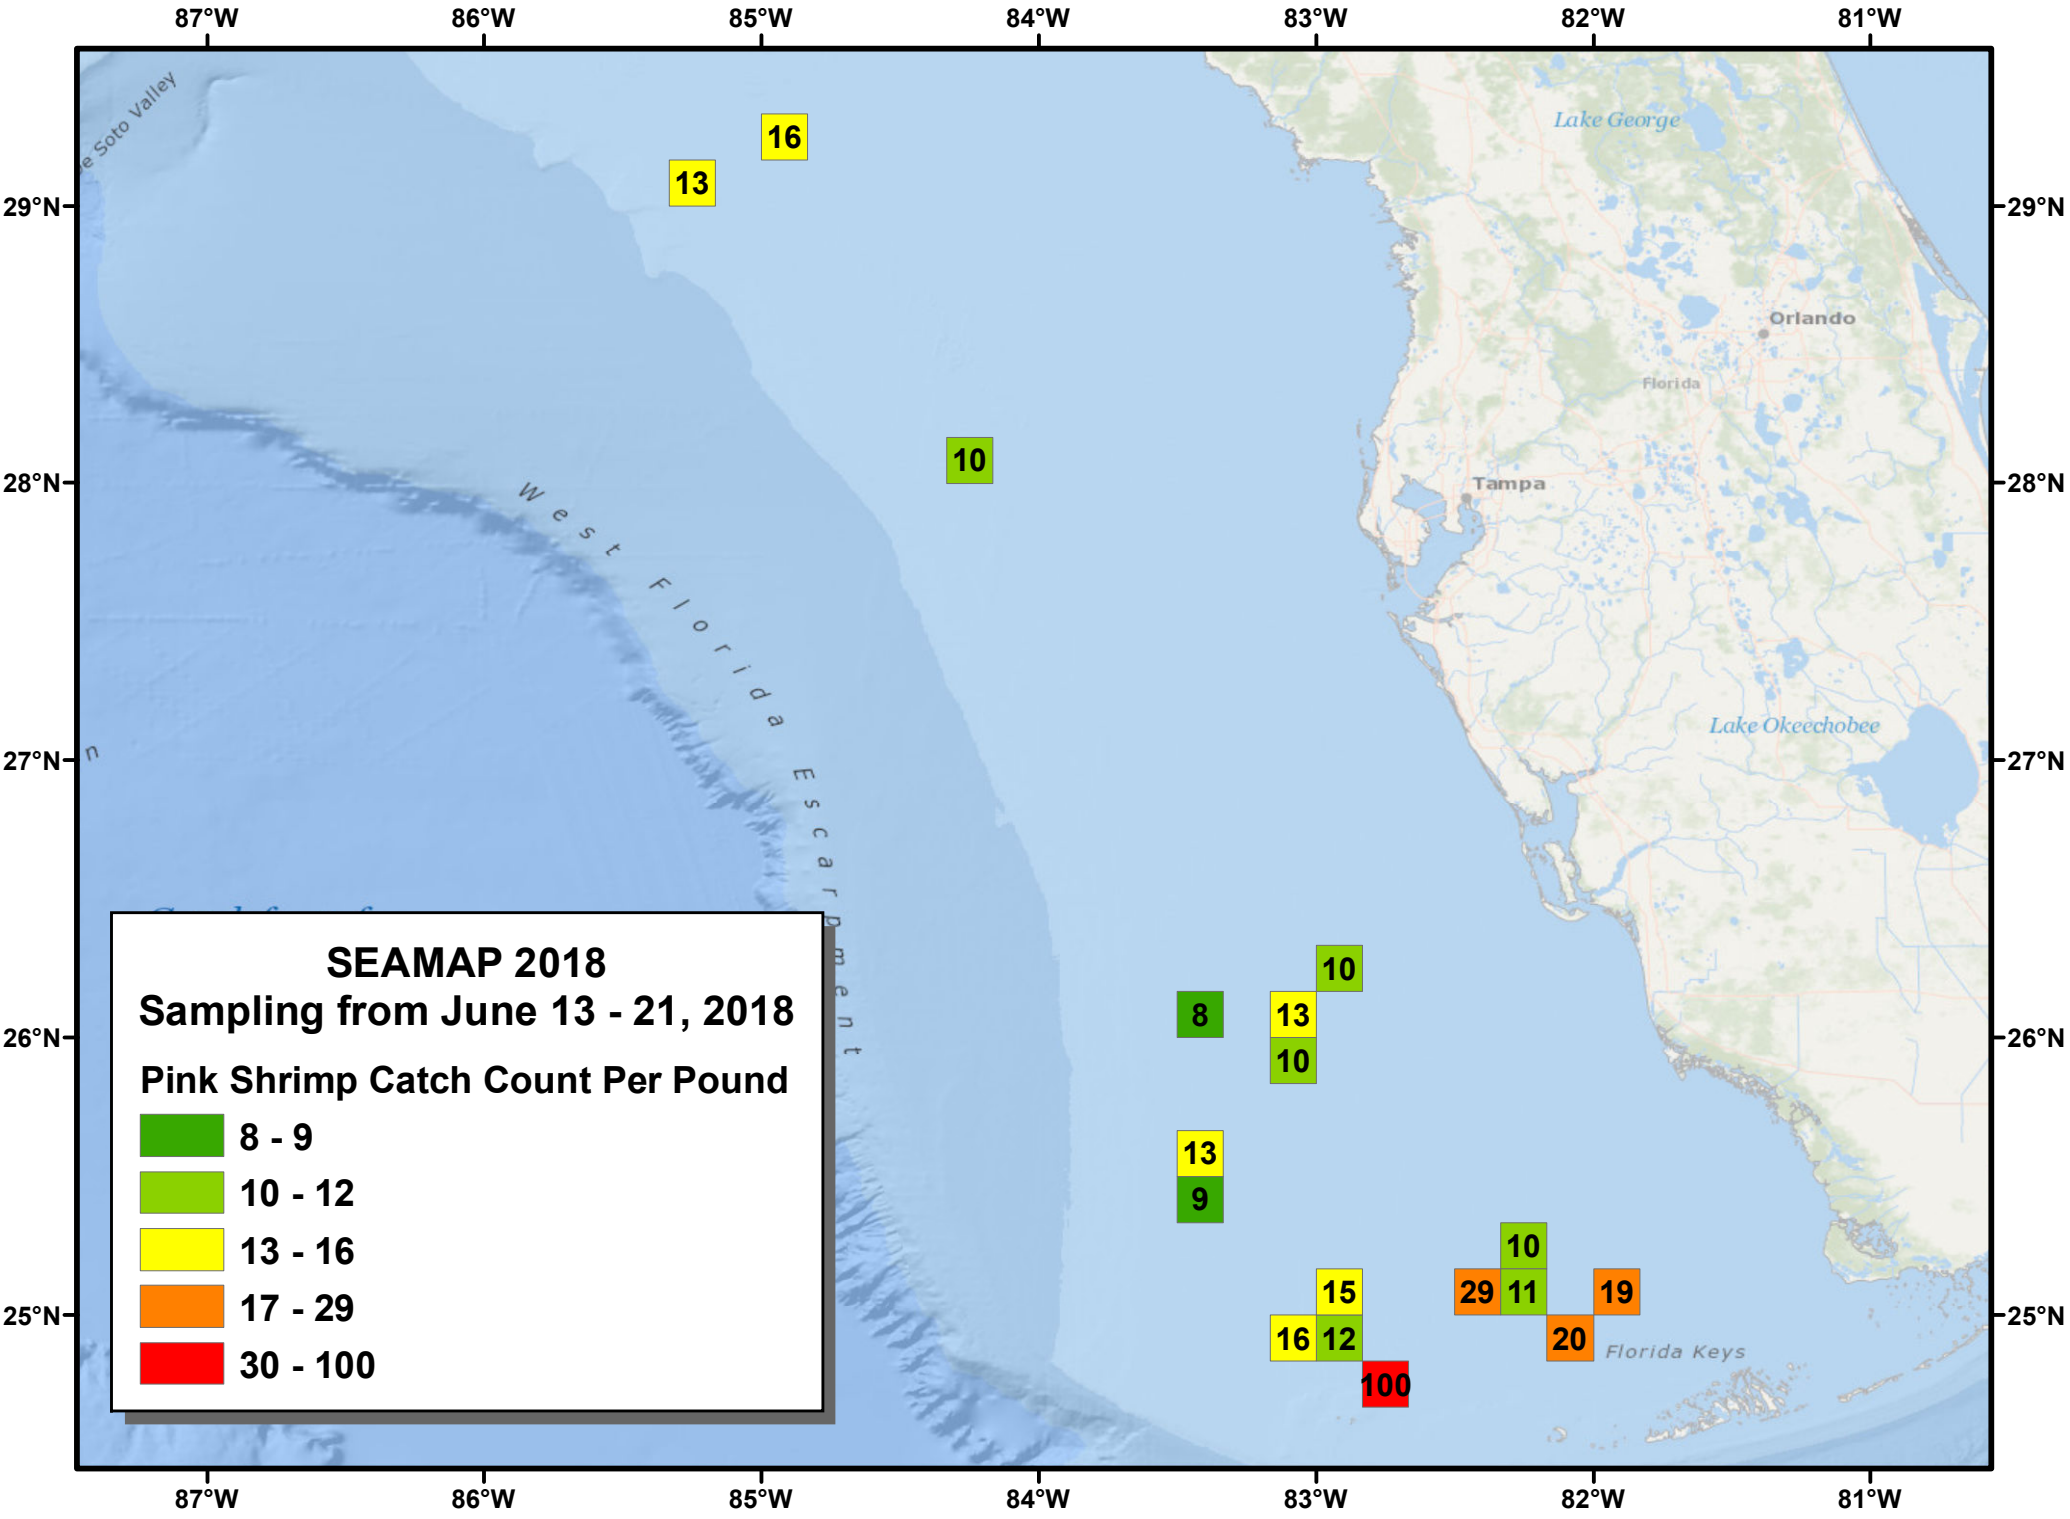

11

11

11

11

9

11

14

11

20

West Florida Escarpment

SEAMAP 2018
Sampling from June 13 - 21, 2018

Total Catch Pounds Per Hour

- 1 - 113
- 114 - 243
- 244 - 427
- 428 - 1166
- 1167 - 2056

91
 184 2056
 101 350
 79 231

46

141

218 427

238

22 138 422

64

Florida Keys

5

49